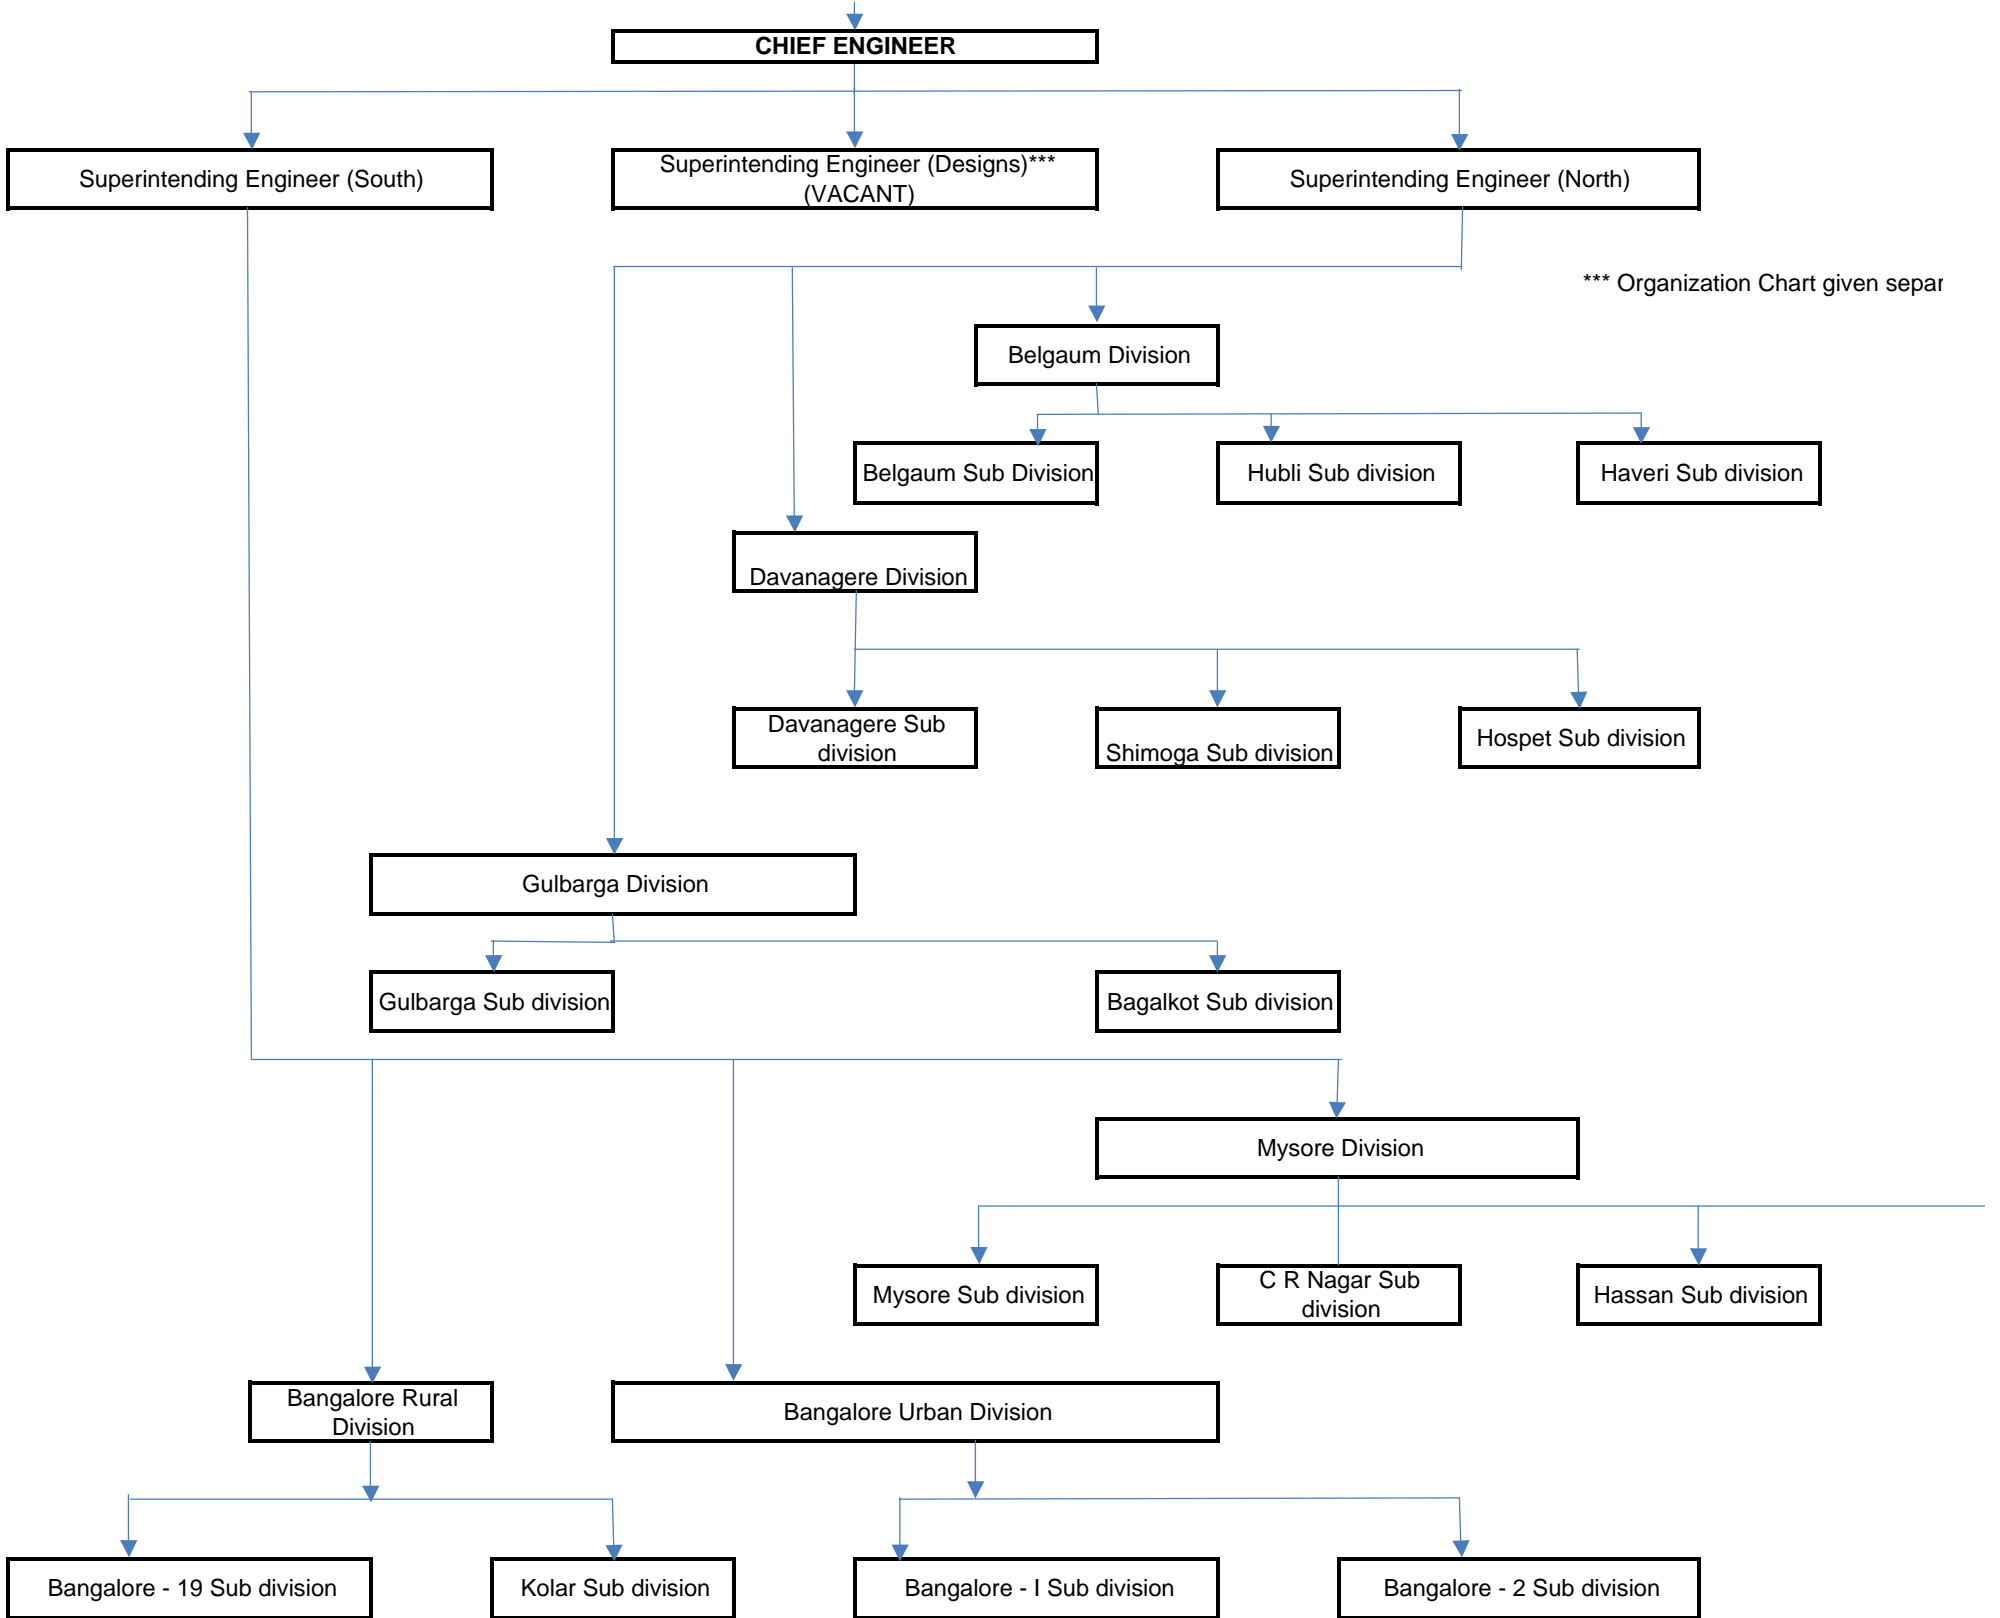

GENERIC ORGANISATION CHART

Organization Chart for Construction Division

ORGANIZATION CHART FOR TECHNICAL SERVICES

Organization chart for Electrical, Divisional and Sub-divisional offices

Organization Chart for ISO Cell, and PR Departments

ORGANIZATION CHART FOR ACCOUNTS DEPARTMENT

ORGANIZATION CHART FOR ADMINISTRATIVE DEPARTMENT

rate!

Internal